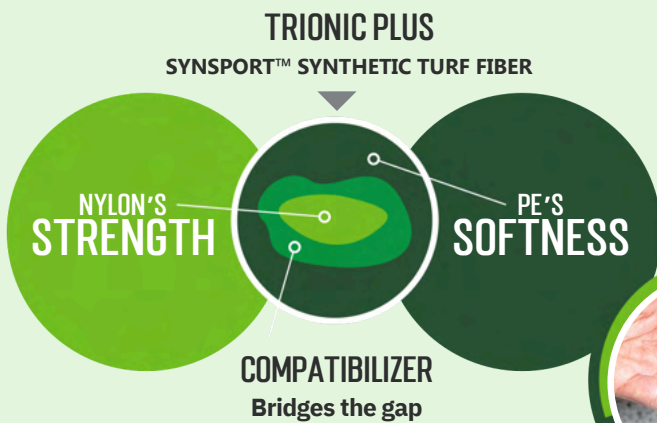

# TRIONIC PLUS™

POWERED BY SYNSPORT

We have developed a super molecular fusion of Nylon and PE. Throughout the history of the synthetic turf industry, the great quest of manufacturers has been to blend the softness of polyethylene (PE) and the extreme durability of Nylon in a single fiber. This has never been done before...until now.

## WHY IS THIS MONUMENTAL?

TRIONIC PLUS blends the best of both fibers into a single fiber.

**Higher melting point & durability!**

**Ideal for dog parks, athletic fields, & high traffic commercial lawns!**