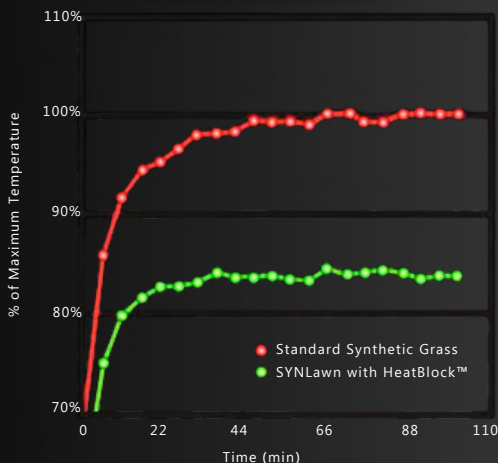

MORE IMPORTANT FACTORS TO CONSIDER

HEAT RESISTANCE

Most companies will provide a unique heat rating. You will want to seek out a company equipped with advanced technologies designed to counteract heat buildup. While many companies claim that their turf is heat-resistant, it is not recommended to take this at face value. Unless they can provide you with details on how their turf is resistant to high temperatures, it's safer to assume that it is not.

In the same way that dark clothing absorbs more heat than light clothing, synthetic turf can also hold in and emit heat, making it uncomfortable when temperatures are hot outside.

HEATBLOCK™ TECHNOLOGY

At SYNlawn, we utilize our exclusive HeatBlock™ technology to combat this.

HeatBlock is scientifically proven to keep surface temperatures up to 20% cooler than other turf brands on the market.

It actively combats heat emissivity by reflecting infrared light. Additionally, you can combine HeatBlock with eco-friendly, heat reducing infill options to further reduce surface temperatures. This means that even during the warmest summers, you can get much more enjoyment out of your lawn.

FADE RESISTANCE

The unfortunate truth is that traditional artificial turf has the potential to fade and melt in the sun, particularly if it's manufactured internationally. When having your turf installed near windows, it is crucial to employ window screens, tints, or protective films to avert potential problems.

SYNLawn premium turf is not only made in the USA but also engineered to be resistant to UV and infrared light.

Additionally, our SYNrye 200 turf option carries the strongest warranty against reflective light protecting your investment for the long term!

SYNLawn turf technology prevents fading, and we back up your investment with an unmatched manufacturer's warranty.